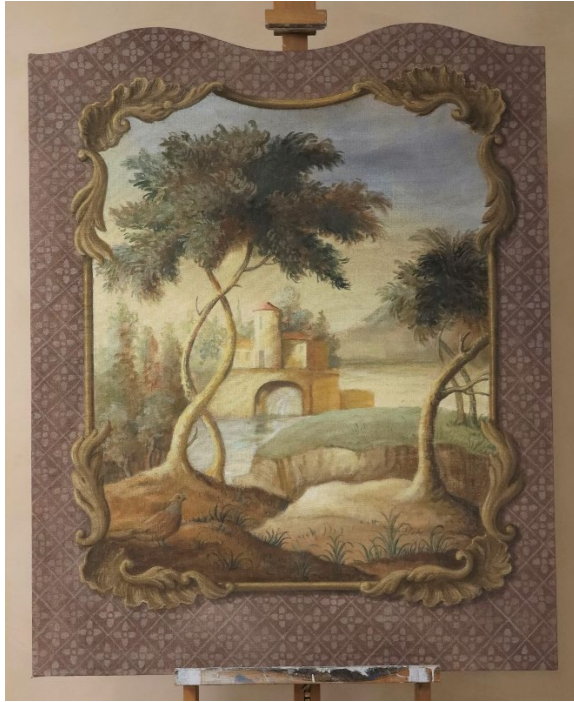

89 - 91 PIMLICO ROAD, LONDON SW1W 8PH
TELEPHONE 020 7493 2231

A 'Chimney Board' or screen, with feet.

86 x 99 cm

£9,800.00

SIBYL COLEFAX & JOHN FOWLER

89 - 91 PIMLICO ROAD, LONDON SW1W 8PH
TELEPHONE 020 7493 2231

A pair of shaped landscape paintings, painted on canvas on board.

102 x 128 cm each

£4,750.00 each

**Scroll for larger images*

SIBYL COLEFAX & JOHN FOWLER

89 - 91 PIMLICO ROAD, LONDON SW1W 8PH
TELEPHONE 020 7493 2231